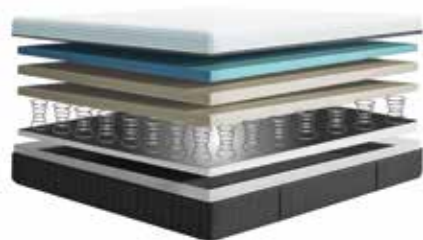

The Most Beautiful Break in Daily Life

The superior comfort layers of the Matte mattress allow you to rediscover sleep by leaving the stress of the day behind. The ultra-flexible and soft special knitted fabric provides an ideal sleeping environment by helping your mattress to breathe. Thanks to its high durability, it maintains its first-day form for many years.

Thanks to the advanced Classic Coil Spring System, it provides long-lasting use by maintaining its first-day form for many years.