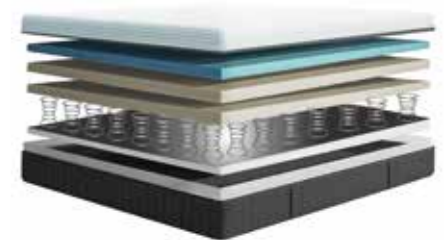

- Robotic Vacuum Cleaner Applicable
- Anti-slip Fabric
- Proper Spine Support
- Bonnell Spring
- Knitted Fabric
- 32 cm Mattress Thickness

Knitted Fabric
Fiber
Roll Foam
Roll Foam
Spunbond
Comfort Layer
Felt
Bonnell Spring
Anti-slip