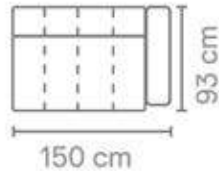

S52402AR (12547)
77 (93) x 150 x 93 cm