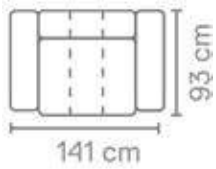

MATERIAL

Seats: nosag springs, comfort foam, upholstery.

Back cushions: comfort foam.

S52401 (12542)
77 (93) x 141 x 93 cm

S52401AL (10000)
77 (93) x 117 x 93 cm

S52401AR (12543)
77 (93) x 117 x 93 cm

S52401ZA (12544)
77 (93) x 93 x 93 cm