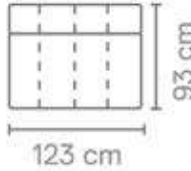

S52402ZA (12548)
77 (93) x 123 x 93 cm