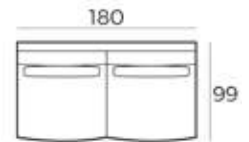

FELIX-3ZA (11164)
89 (44) x 180 x 99 cm

Combine to your wishes
with the many
different modules