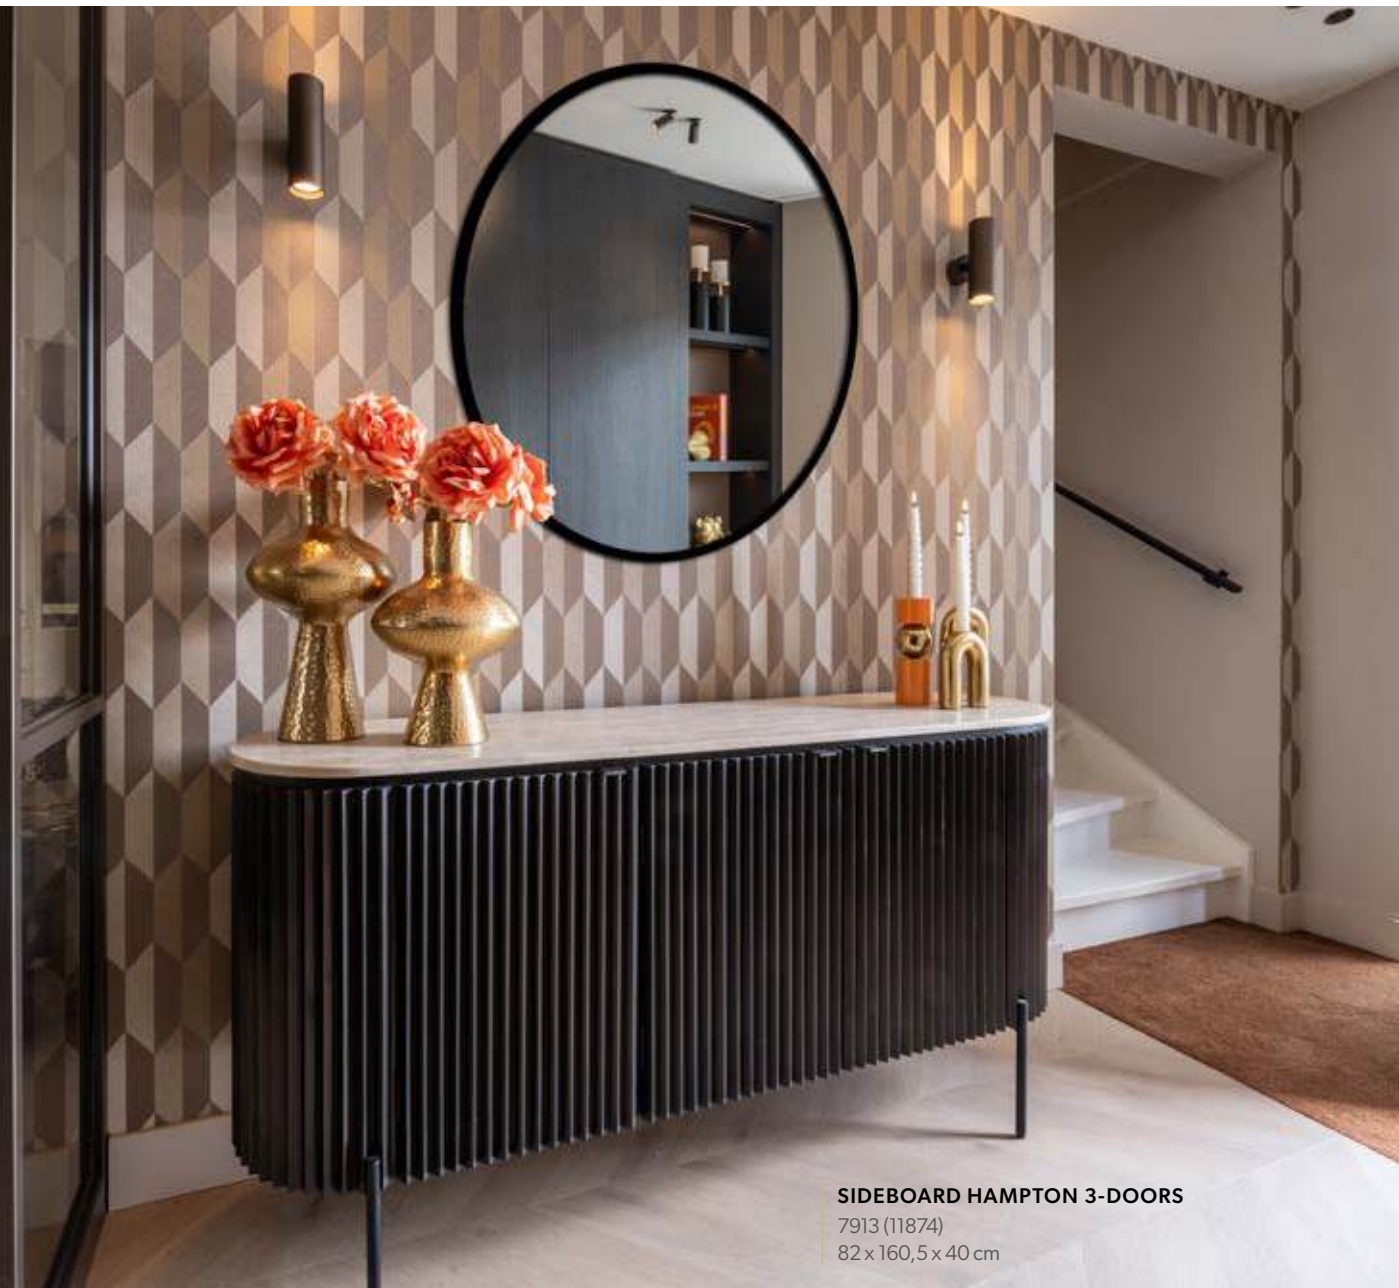

SIDEBOARD HAMPTON 3-DOORS
7913 (11874)
82 x 160,5 x 40 cm