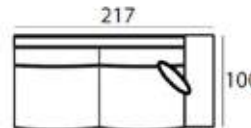

SANTOS-3AR (10813)
89 (100) x 217 x 100 cm