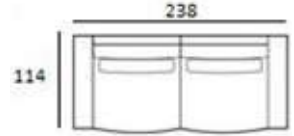

BURTON-1,5ZA (12053)
85 (42) x 90 x 114 cm

BURTON-3 (12062)
85 (42) x 238 x 114 cm