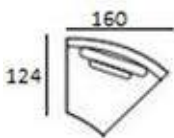

BURTON-CORNERROUND (12077)
85 (42) x 160 x 124 cm