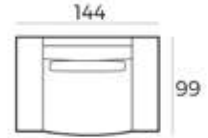

FELIX-1,5 (11183)
89 (44) x 144 x 99 cm