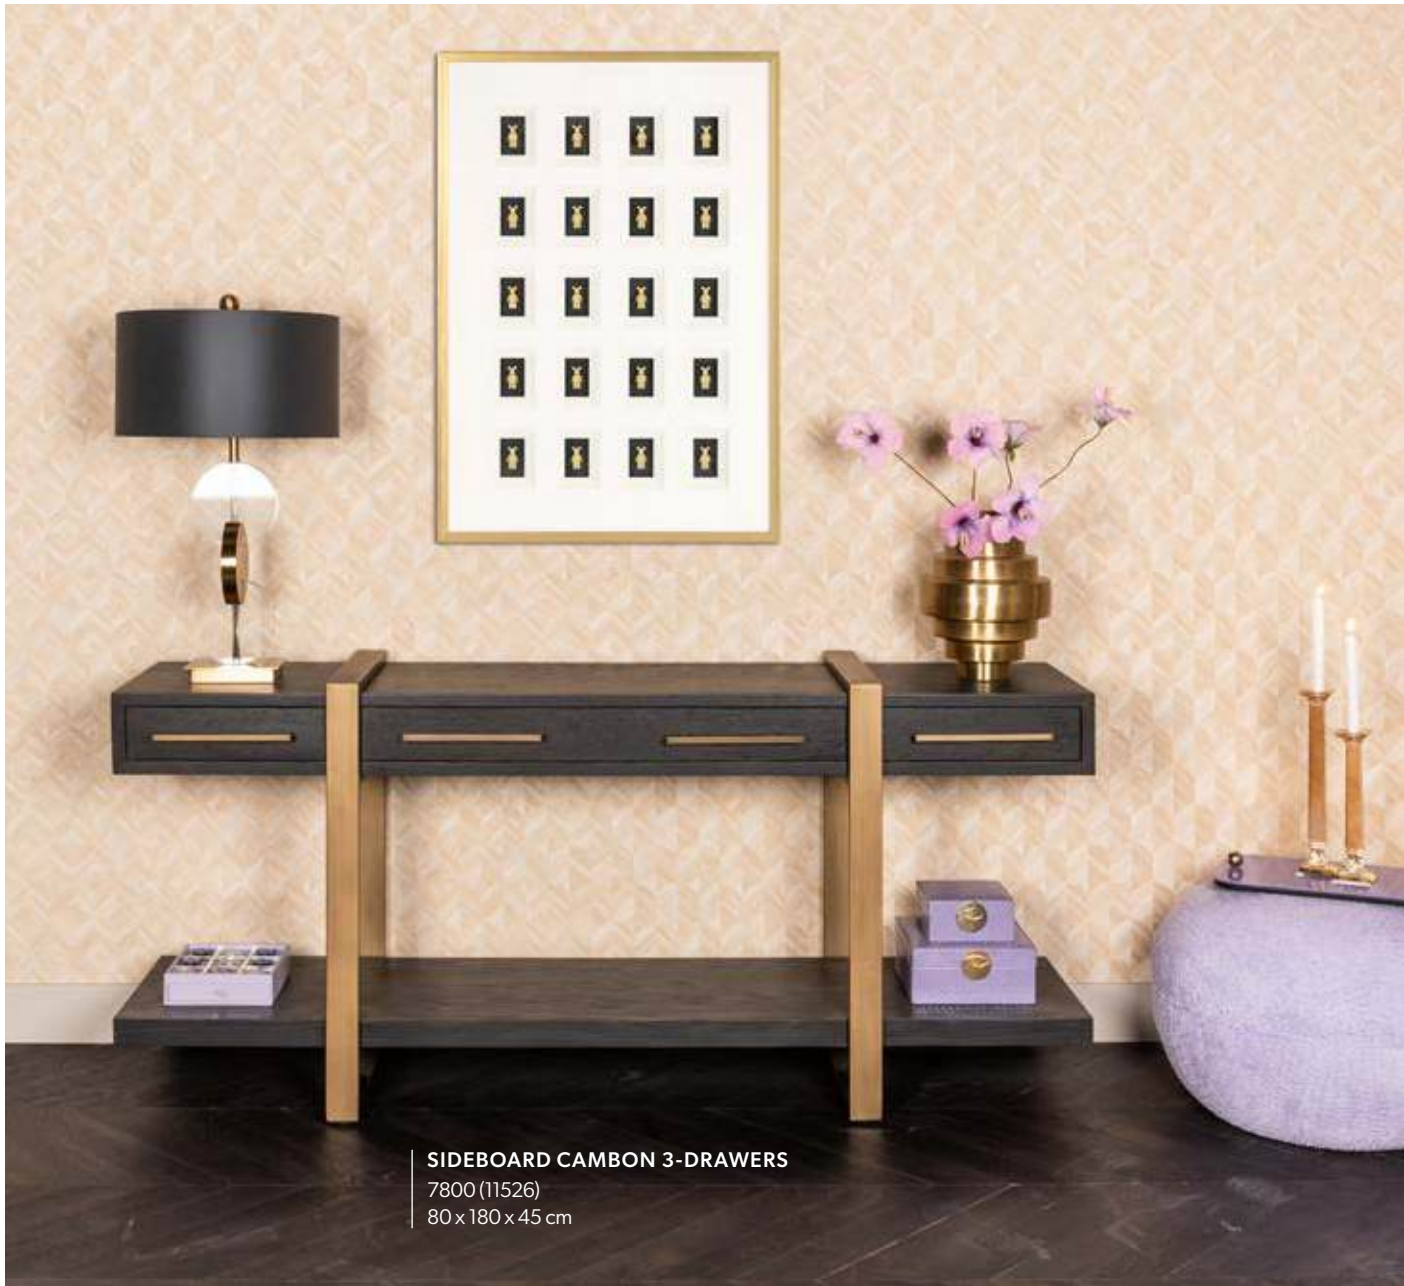

SIDEBOARD CAMBON 3-DRAWERS
7800 (11526)
80 x 180 x 45 cm