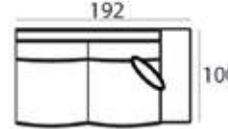

SANTOS-2,5AR (10806)
89 (100) x 192 x 100 cm