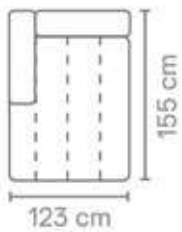

S5240LCHL (12551)
77 (155) x 123 x 155 cm