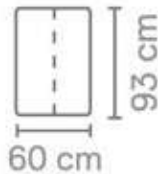

S5240P60 (12553)
44 (93) x 60 x 93 cm