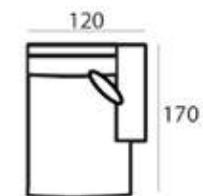

SANTOS-LCH120R (10821)
89 (170) x 120 x 170 cm