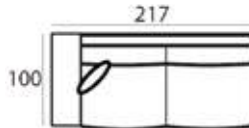

SANTOS-3AL (10812)
89 (100) x 217 x 100 cm