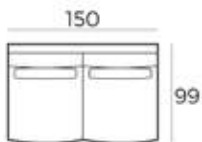

FELIX-2,5ZA (11163)
89 (44) x 150 x 99 cm