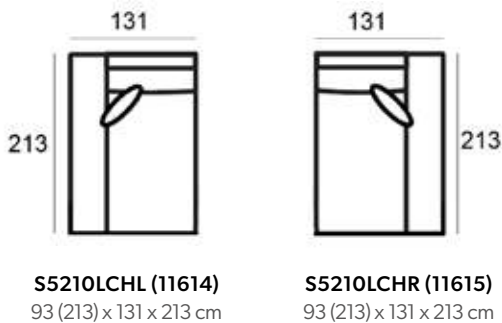

MATERIAL

Seats: springs, cold foam, upholstery.

Back cushions: ballfiber and chopped foam mix, upholstery.

6524 BLACK (11644)
43 x 104 x 45 cm

6524 BROWN (12840)
43 x 104 x 45 cm

SEE PAGE 344 FOR ALL AVAILABLE FABRICS.