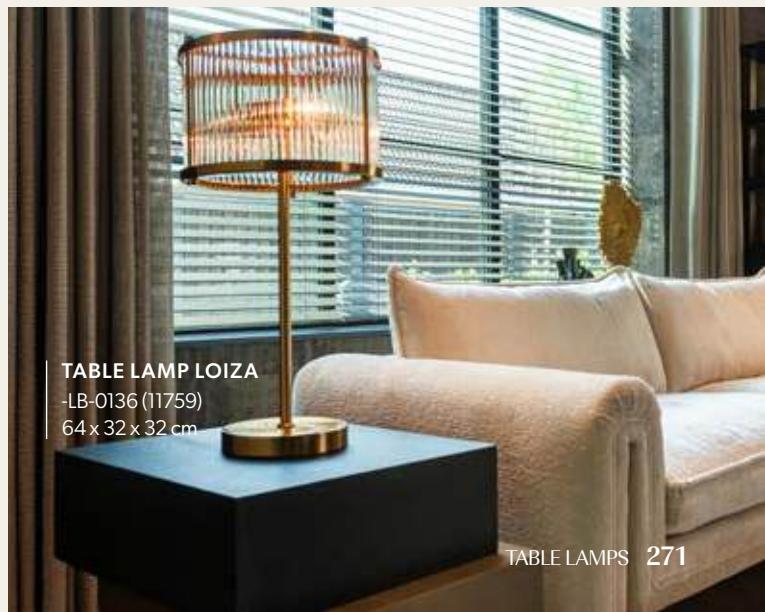

TABLE LAMP LOIZA
-LB-0136 (11759)
64 x 32 x 32 cm