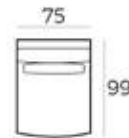

FELIX-1ZA (11161)
89 (44) x 75 x 99 cm