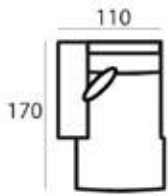

SANTOS-LCH82,5L (10824)
89 (170) x 110 x 170 cm