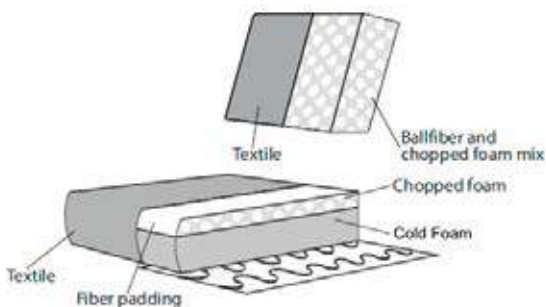

SEE PAGE 344 FOR ALL AVAILABLE FABRICS.