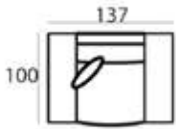

SANTOS

MODULE SOFA

SOFA MODULES

The Santos module sofa has a contemporary and stylish design with a luxurious seat. Create your ultimate setup with the various modules Santos has to offer.

MATERIAL

Seats: cold foam, chopped foam, fiber padding, upholstery.

Back cushions: ballfiber and chopped foam mix, upholstery.

SANTOS-1,5 (10803)
89 (100) x 137 x 100 cm