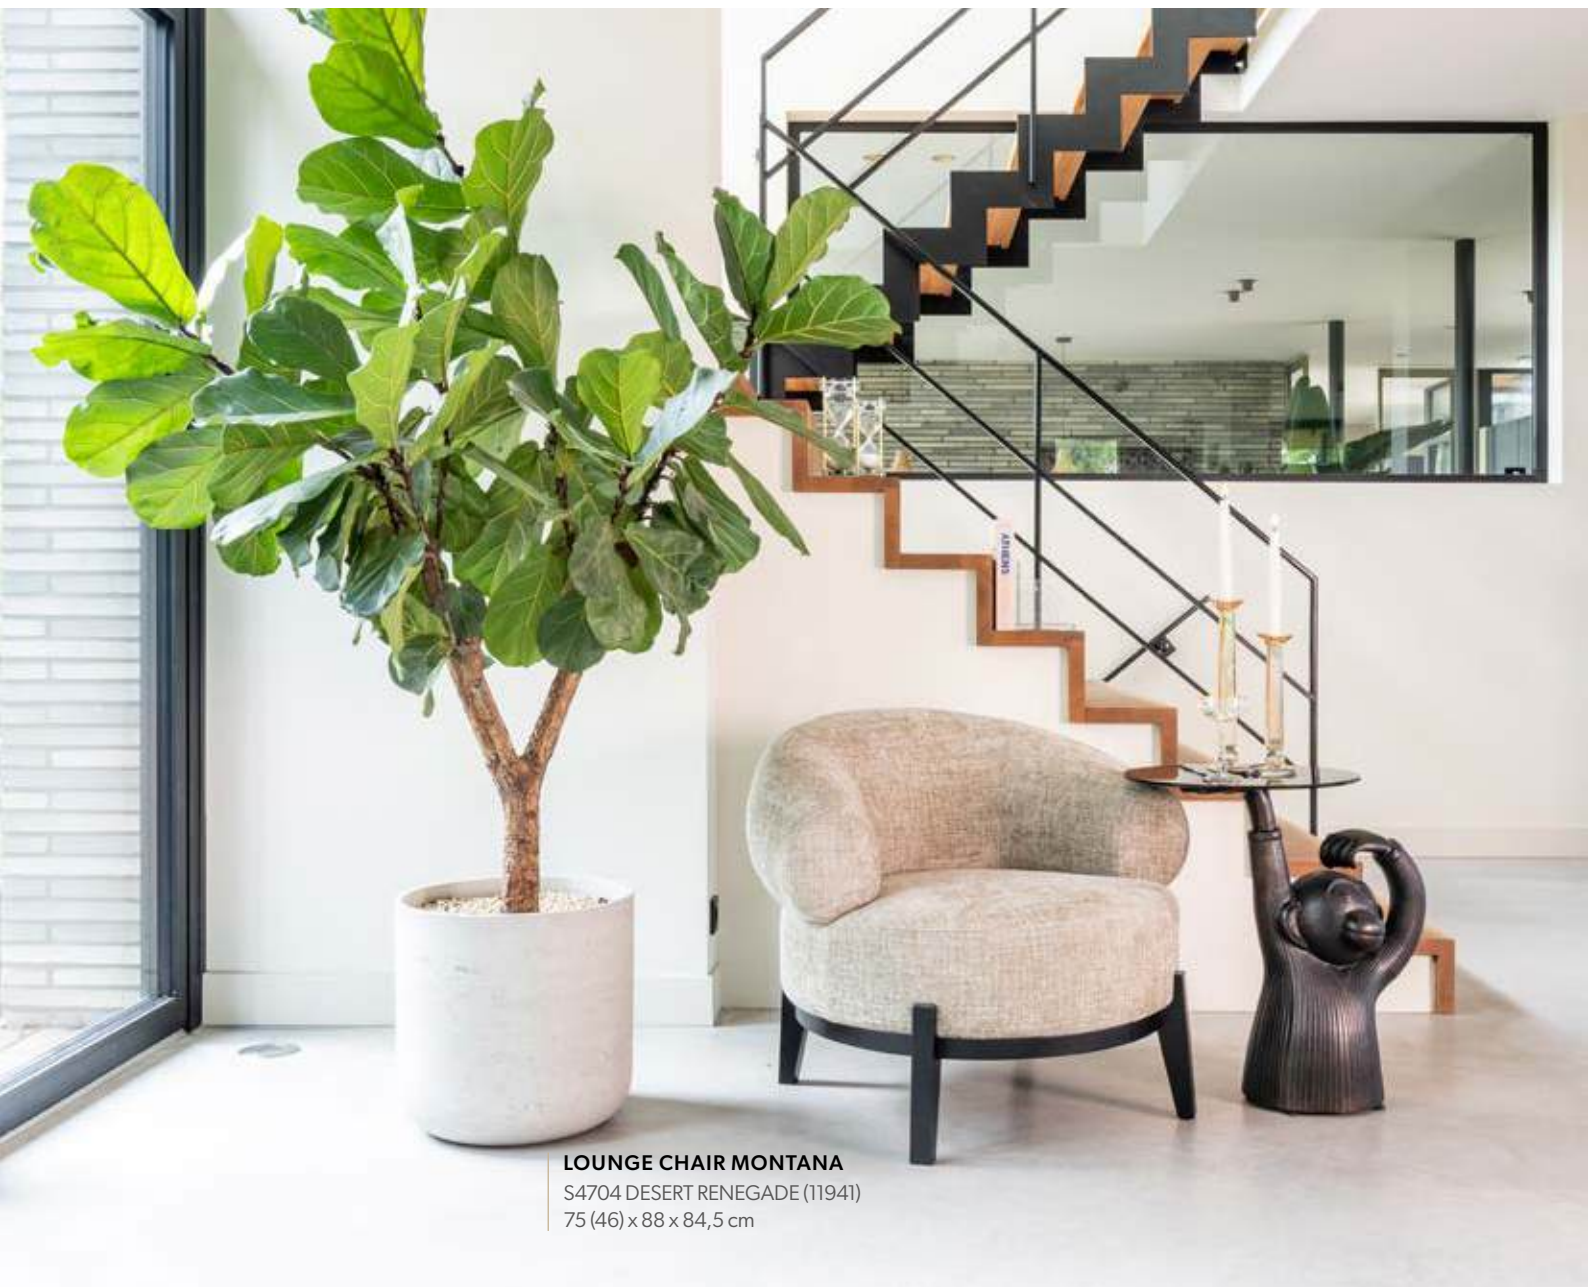

LOUNGE CHAIR SABOR
S4760 TRENDY NATURE (13055)
73 (45,5) x 74,5 x 71 cm

LOUNGE CHAIR SABOR
S4760 SHEEP NATURE (13054)
73 (45,5) x 74,5 x 71 cm

LOUNGE CHAIR MONTANA
S4704 DESERT RENEGADE (11941)
75 (46) x 88 x 84,5 cm