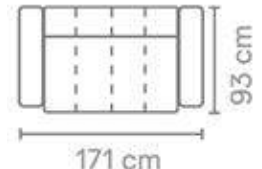

MATERIAL

Seats: nosag springs, comfort foam, upholstery.

Back cushions: comfort foam.

S52401 (12542)
77 (93) x 141 x 93 cm

S52401AL (10000)
77 (93) x 117 x 93 cm

S52401AR (12543)
77 (93) x 117 x 93 cm

S52401ZA (12544)
77 (93) x 93 x 93 cm