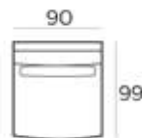

FELIX-1,5ZA (11162)
89 (44) x 90 x 99 cm