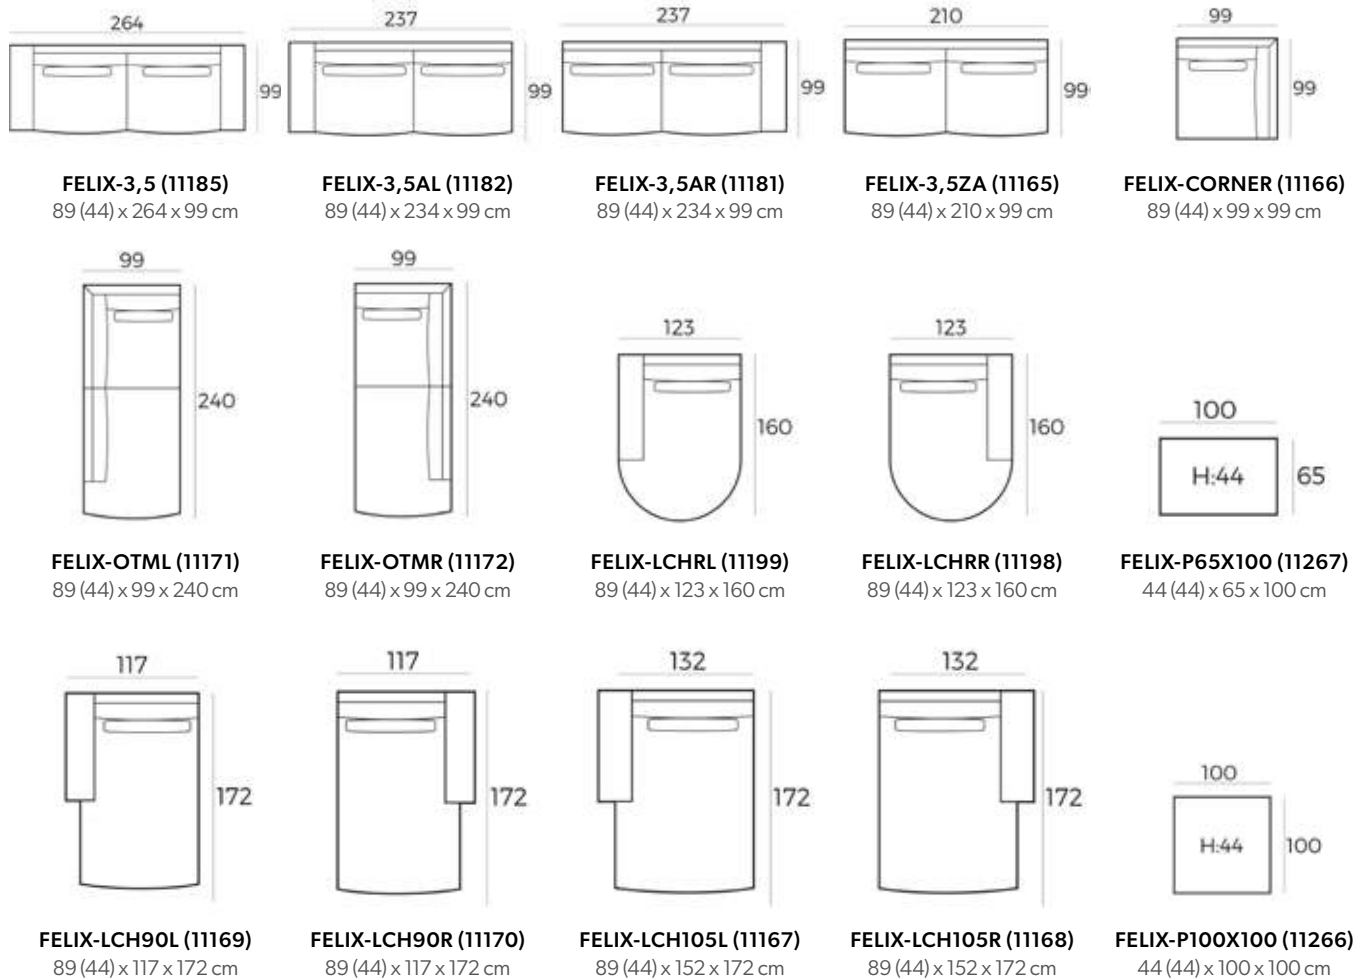

SEE PAGE 344 FOR ALL AVAILABLE FABRICS.