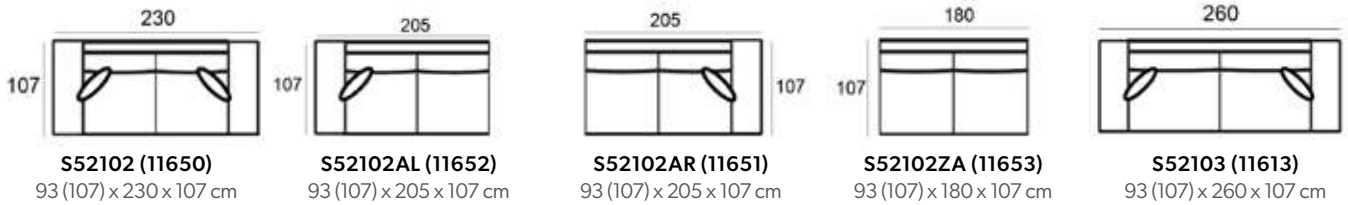

MATERIAL

Seats: springs, cold foam, upholstery.

Back cushions: ballfiber and chopped foam mix, upholstery.

6524 BLACK (11644)
43 x 104 x 45 cm

6524 BROWN (12840)
43 x 104 x 45 cm

SEE PAGE 344 FOR ALL AVAILABLE FABRICS.