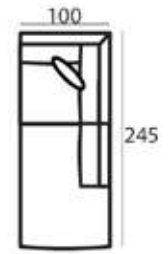

SANTOS-OTMR (10829)
89 (245) x 100 x 245 cm