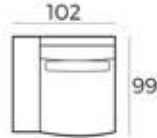

FELIX-1AL (11174)
89 (44) x 102 x 99 cm