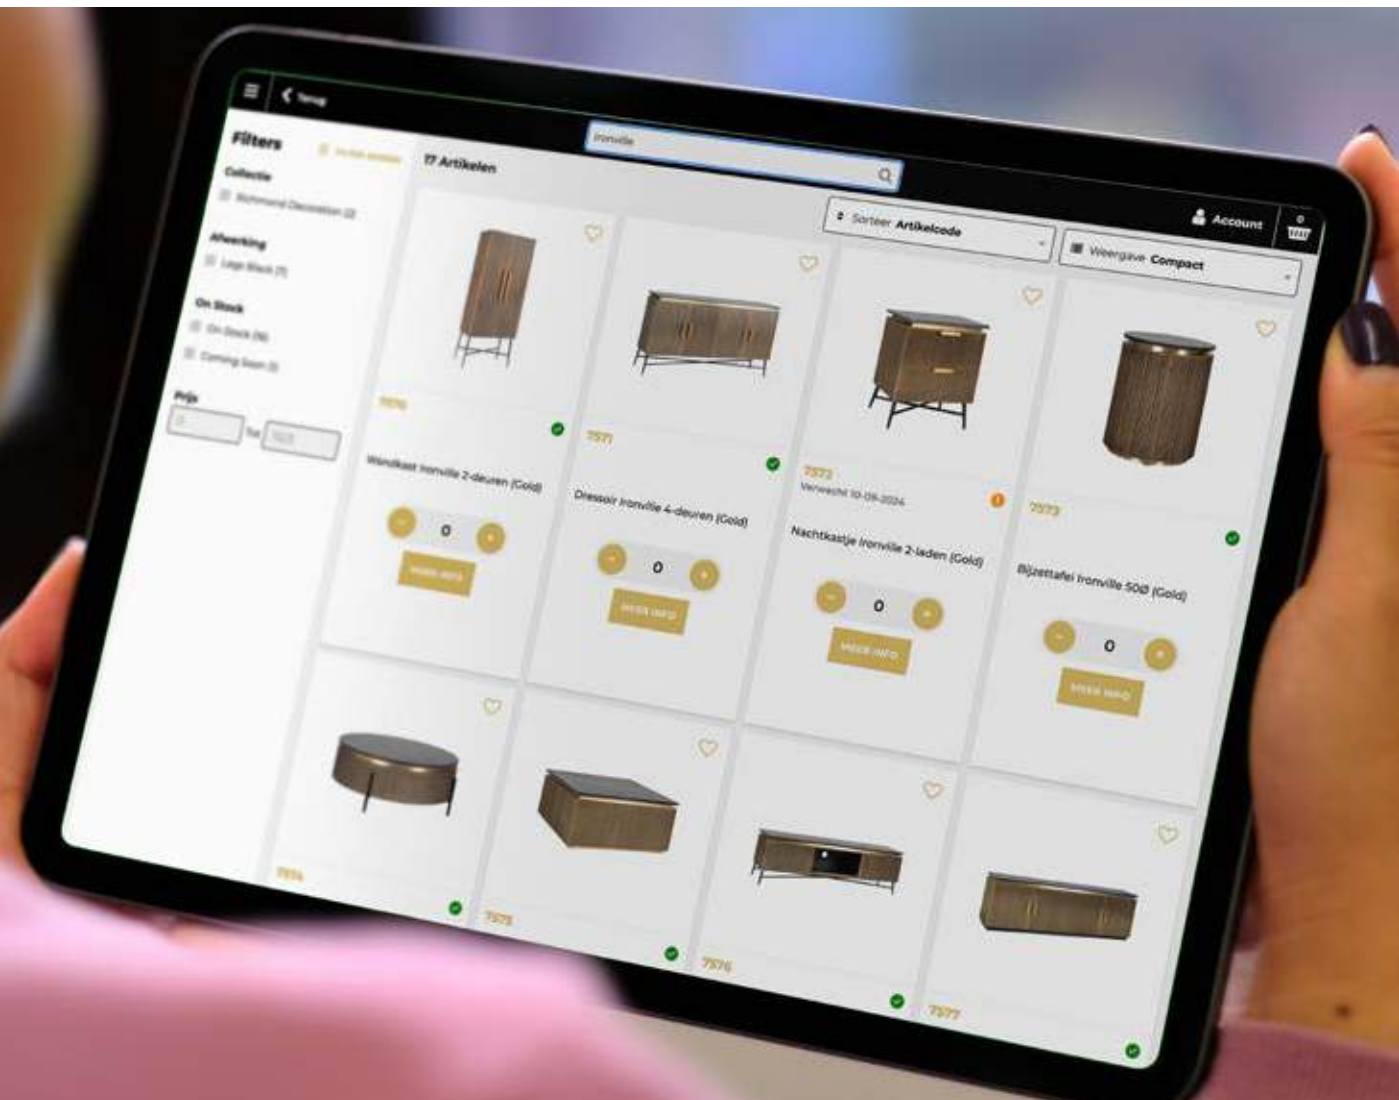

EXCLUSIVE ACCESS

TO OUR B2B WEBSHOP

Welcome to the Richmond Interiors B2B Webshop, your exclusive gateway to our complete collection, designed specifically for our valued dealers. As a Richmond Interiors dealer, you can effortlessly browse, order, and manage your inventory with just a few clicks.

To access your account, simply scan the QR code or visit www.richmondinteriors.nl/b2b in your web browser. Interested in becoming a dealer? Fill out our dealer application form to start working with us. Experience the convenience and efficiency of our B2B platform, tailored to support your business needs.