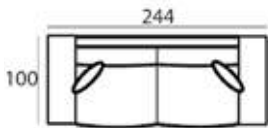

SANTOS-3 (10808)
89 (100) x 244 x 100 cm