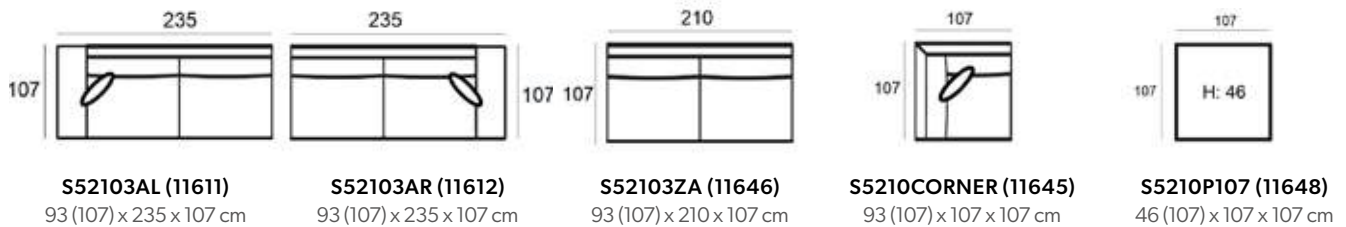

MATERIAL

Seats: springs, cold foam, upholstery.

Back cushions: ballfiber and chopped foam mix, upholstery.

6524 BLACK (11644)
43 x 104 x 45 cm

6524 BROWN (12840)
43 x 104 x 45 cm

SEE PAGE 344 FOR ALL AVAILABLE FABRICS.