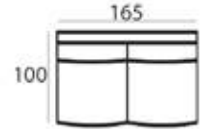

SANTOS-2,5ZA (10807)
89 (100) x 165 x 100 cm