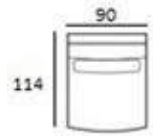

BURTON-1,5ZA (12053)
85 (42) x 90 x 114 cm