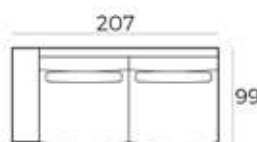

FELIX-3AL (11180)
89 (44) x 207 x 99 cm