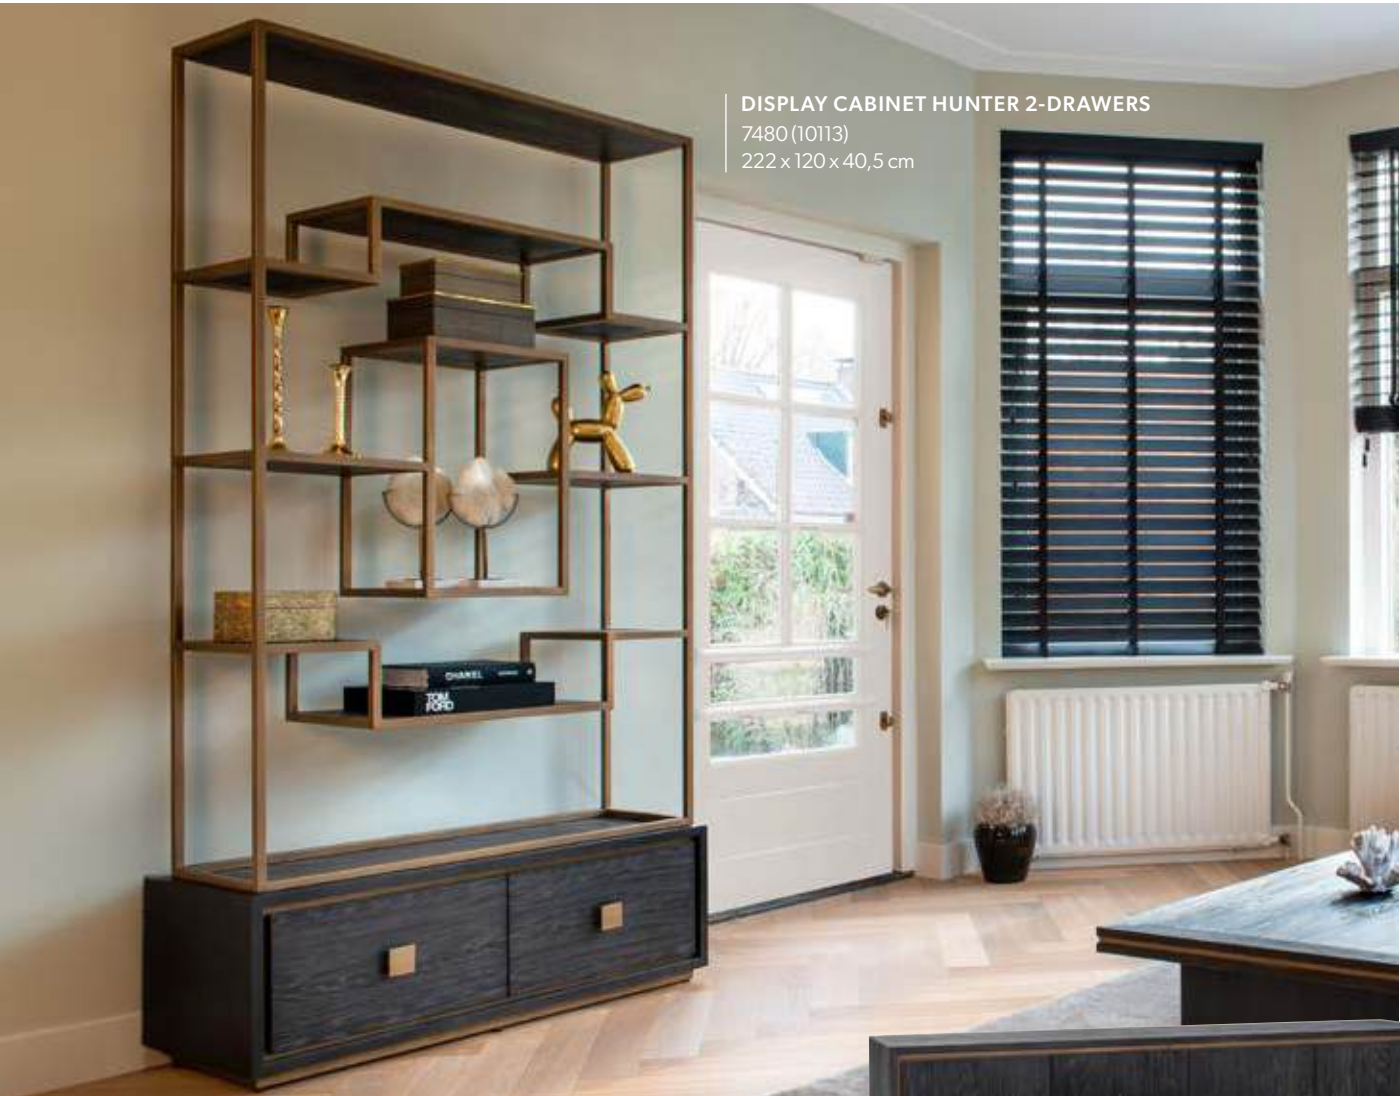

See page 329 for the product specification.

DISPLAY CABINET HUNTER 2-DRAWERS
7480 (10113)
222 x 120 x 40,5 cm

More than meets eye

DESK HUNTER 3-DRAWERS
7491 (10117)
76 x 150 x 60 cm

SIDEBOARD HUNTER 4-DOORS
7481 (10114)
81 x 200 x 45 cm