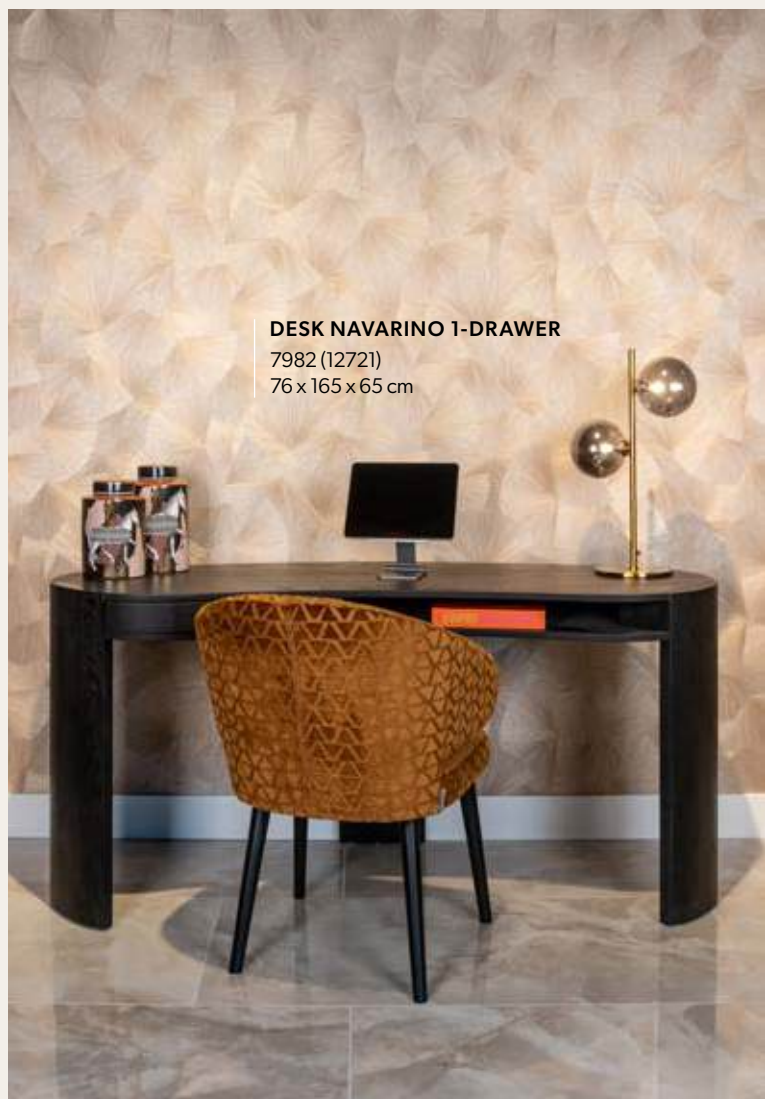

DESK NAVARINO 1-DRAWER

7982 (12721)
76 x 165 x 65 cm