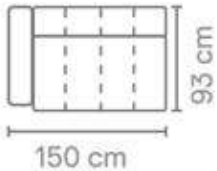

S52402AL (12546)
77 (93) x 150 x 93 cm