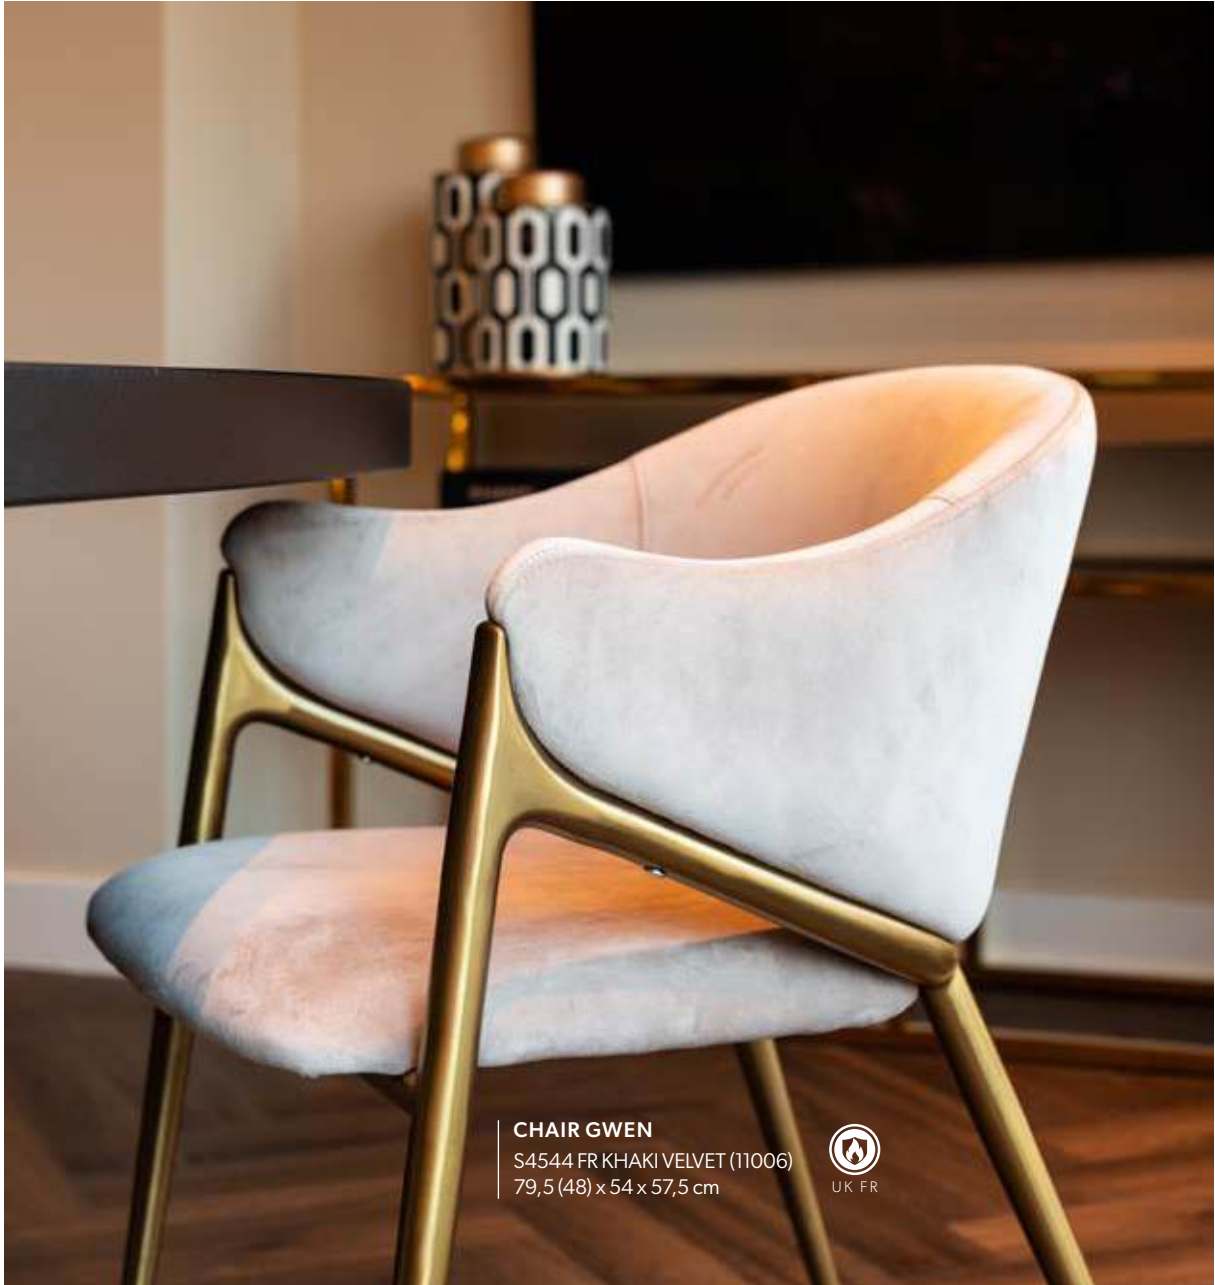

CHAIR GWEN

S4544 FR KHAKI VELVET (11006)
79,5 (48) x 54 x 57,5 cm