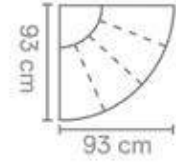

S5240CO (12550)
77 (93) x 93 x 93 cm