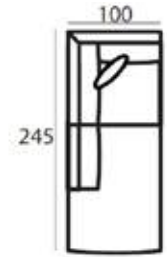

SANTOS-OTML (10828)
89 (245) x 100 x 245 cm