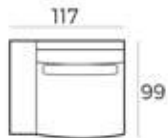

FELIX-1,5AL (11176)
89 (44) x 117 x 99 cm