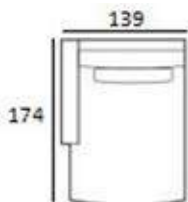

BURTON-LCHLXL (12058)
85 (42) x 139 x 174 cm