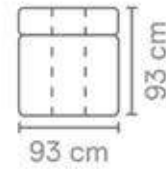

MATERIAL

Seats: nosag springs, comfort foam, upholstery.

Back cushions: comfort foam.

S52401 (12542)
77 (93) x 141 x 93 cm

S52401AL (10000)
77 (93) x 117 x 93 cm

S52401AR (12543)
77 (93) x 117 x 93 cm

S52401ZA (12544)
77 (93) x 93 x 93 cm