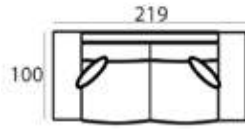

SANTOS-2,5 (10804)
89 (100) x 219 x 100 cm