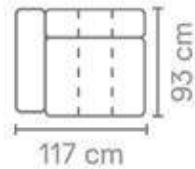

MATERIAL

Seats: nosag springs, comfort foam, upholstery.

Back cushions: comfort foam.

S52401 (12542)
77 (93) x 141 x 93 cm

S52401AL (10000)
77 (93) x 117 x 93 cm

S52401AR (12543)
77 (93) x 117 x 93 cm

S52401ZA (12544)
77 (93) x 93 x 93 cm