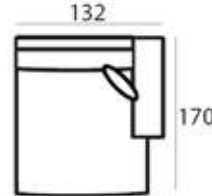

SANTOS-LCH132R (10823)
89 (170) x 132 x 170 cm