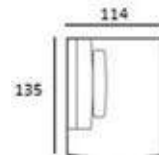

BURTON-OTML (12056)
85 (42) x 114 x 135 cm