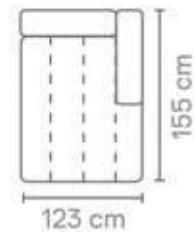

S5240LCHR (12552)
77 (155) x 123 x 155 cm