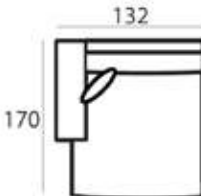

SANTOS-LCH132L (10822)
89 (170) x 132 x 170 cm