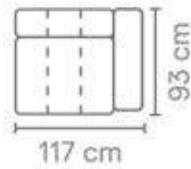

MATERIAL

Seats: nosag springs, comfort foam, upholstery.

Back cushions: comfort foam.

S52401 (12542)
77 (93) x 141 x 93 cm

S52401AL (10000)
77 (93) x 117 x 93 cm

S52401AR (12543)
77 (93) x 117 x 93 cm

S52401ZA (12544)
77 (93) x 93 x 93 cm