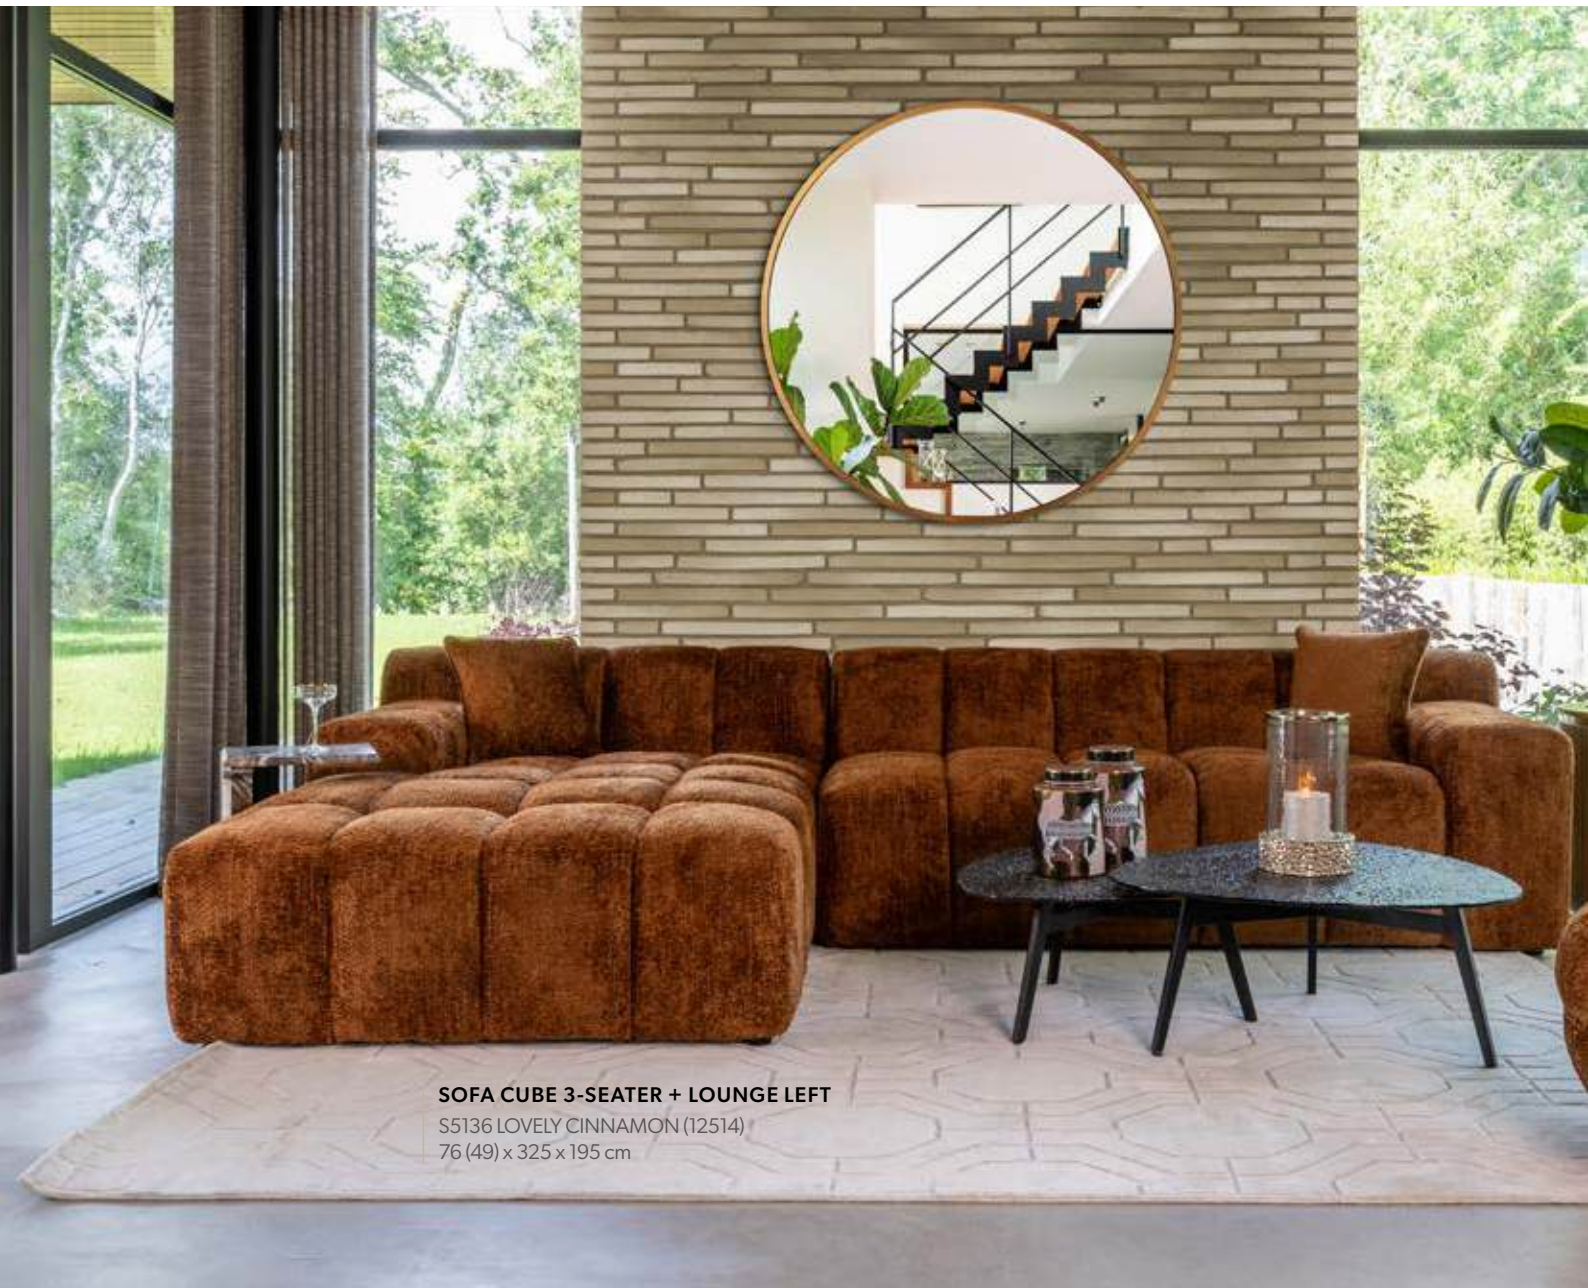

SOFA CUBE 3-SEATER + LOUNGE LEFT
S5136 LOVELY CINNAMON (12514)
76 (49) x 325 x 195 cm