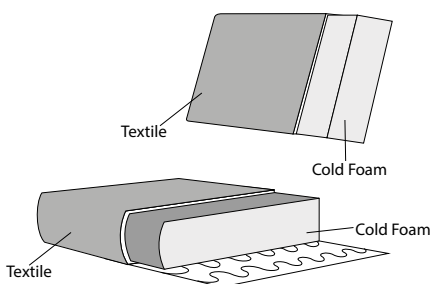

MATERIAL

Seats: springs, cold foam, upholstery.

Back cushions: ballfiber and chopped foam mix, upholstery.

6524 BLACK (11644)
43 x 104 x 45 cm

6524 BROWN (12840)
43 x 104 x 45 cm

SEE PAGE 344 FOR ALL AVAILABLE FABRICS.